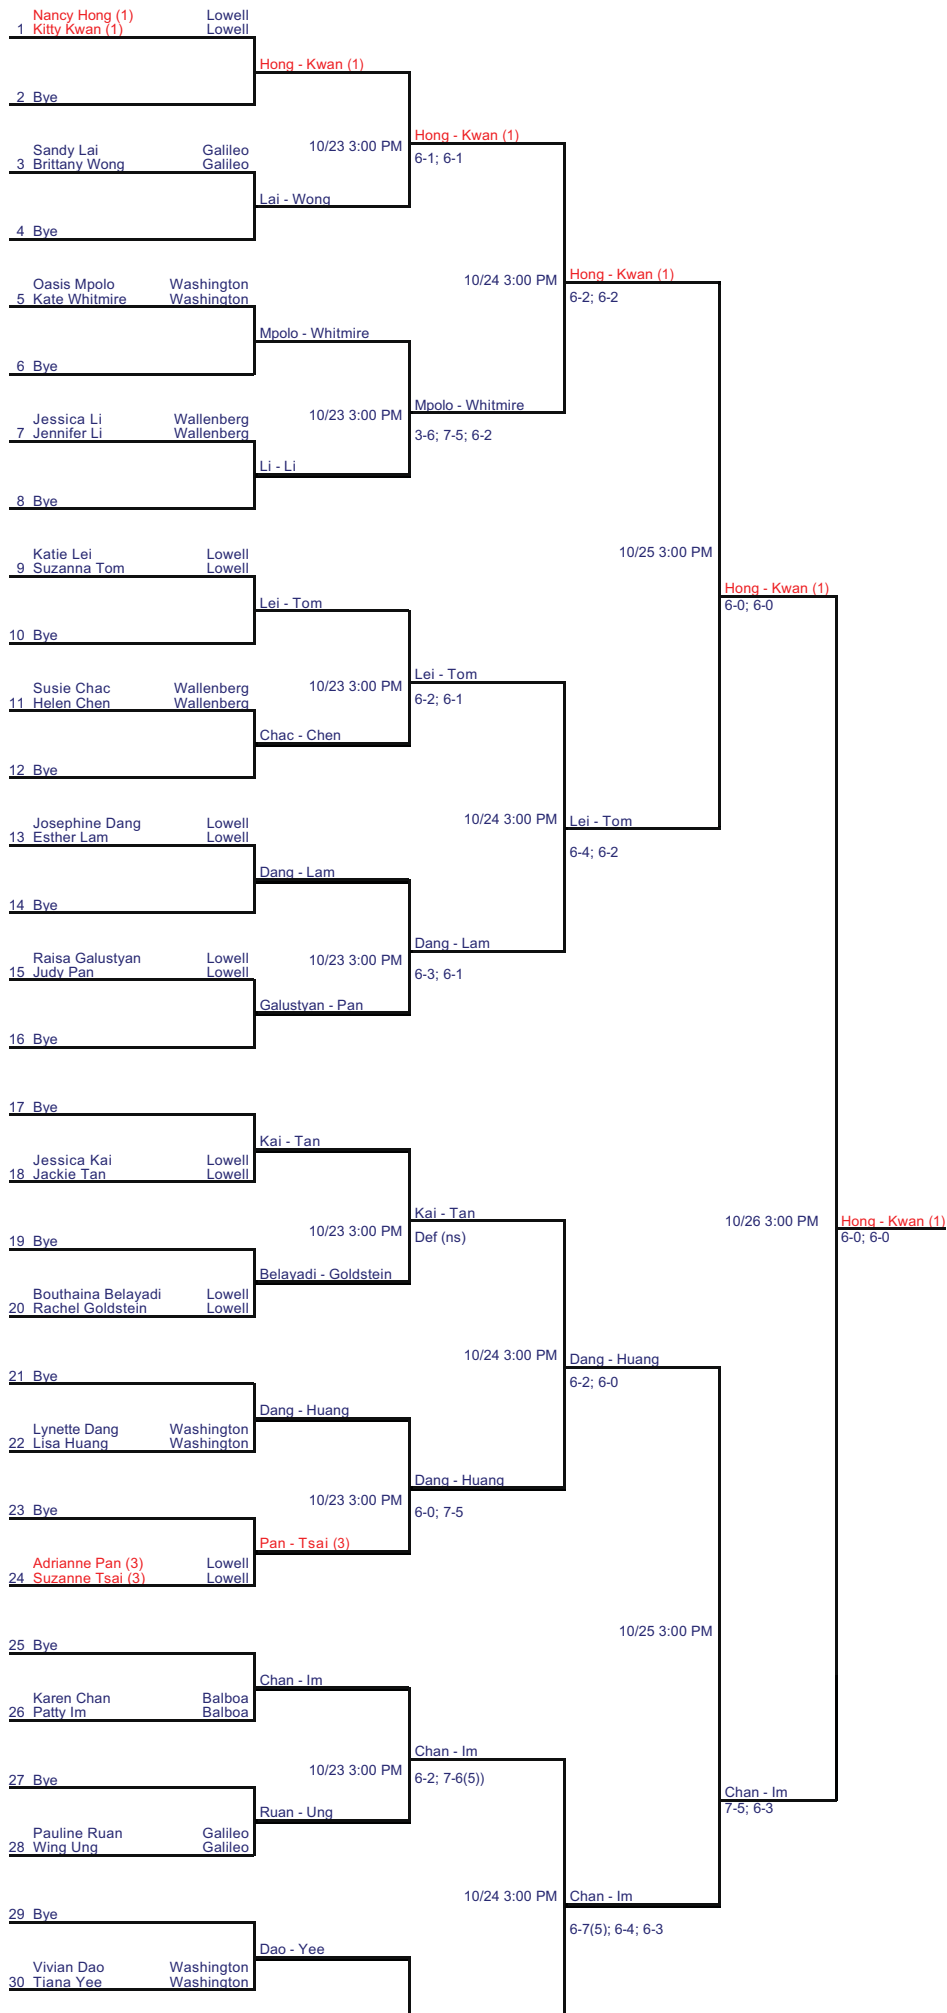

Varsity Doubles - Final Rounds

Round of 32

Round of 16

Quarterfinals

Semifinals

Finals

31 Bve	10/23 3:00 PM	Yang - Zhou (2)
		7-6(0); 6-0
32 Angela Yang (2) Anna Zhou (2)	Washington Washington	Yang - Zhou (2)

Lei - Tom
Lei - Tom 6-4; 6-2
Dang - Huang

All City Girls (cif-sf)