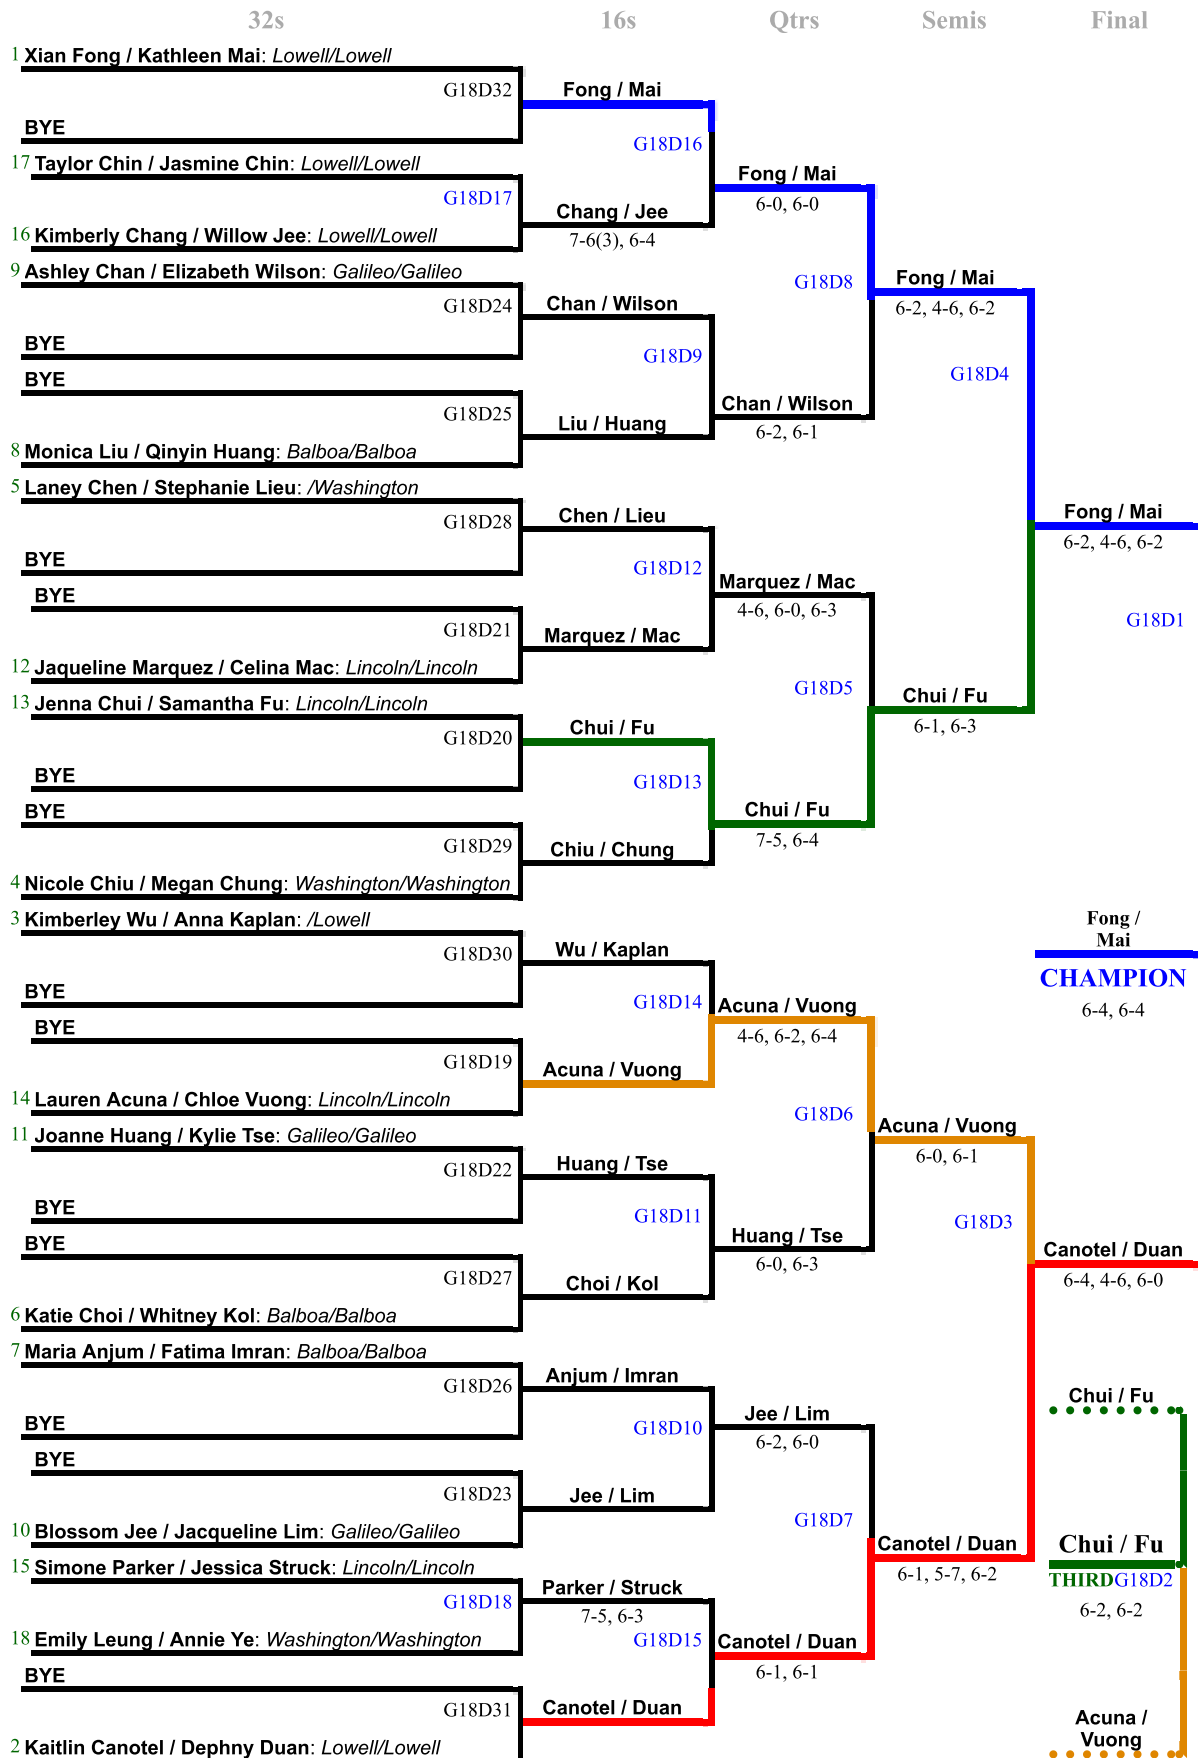

(G18D) Girls Doubles - 18 and Under

Single Elimination

Divs

10/27/2018

Girls Doubles 18 and Under Single Elimination - Tennis - Girls All City 2018 CIF SF

[G18D](#) SE 18

[GNOVD](#) SE 23

[G18](#) SE 24