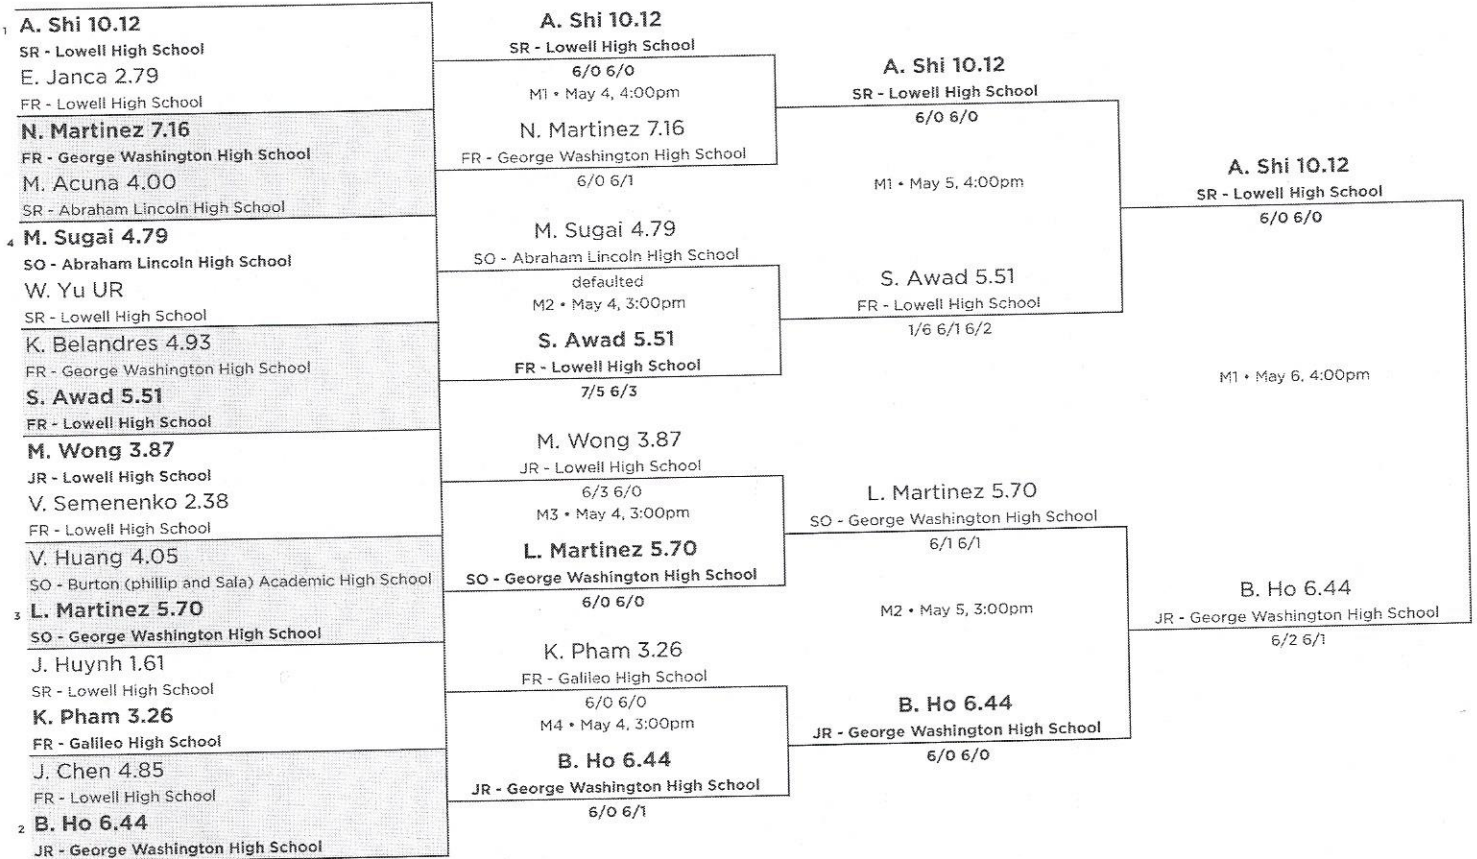

SINGLES ▾

R16

QF

SF

F

A. Shi 10.12
SR - Lowell High School
6/1 6/1

SINGLES 3RD PLACE ▾

F

S. Awad 5.51
FR - Lowell High School
L. Martinez 5.70
SO - George Washington High School

L. Martinez 5.70
SO - George Washington High School
6/3 6/3